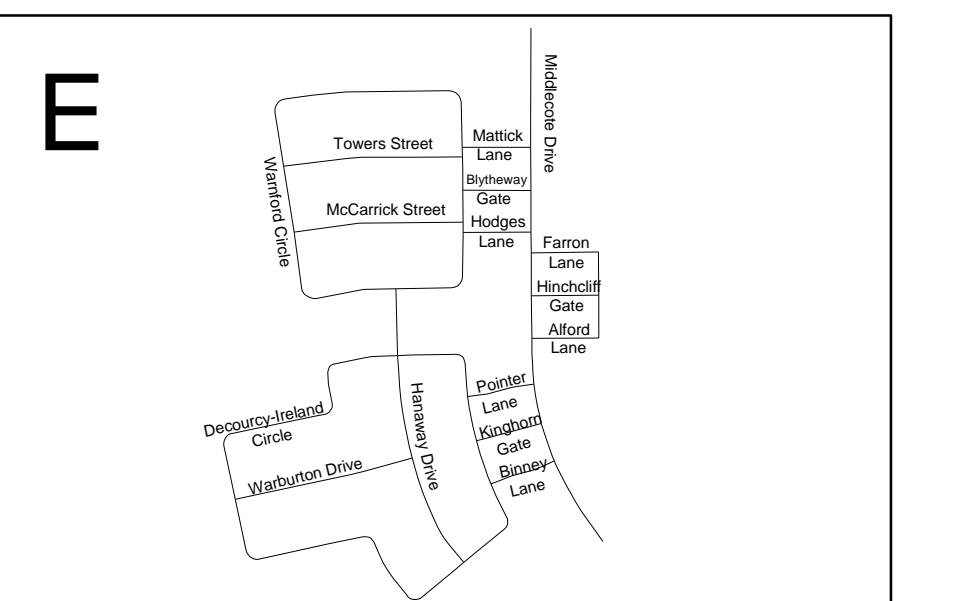

TOWN OF AJAX 2018 MUNICIPAL ELECTION PLAN OF ROADS and WARD BOUNDARIES

1. **Legend**
2. Planned Roads
   - Roads
   - Ward Boundaries